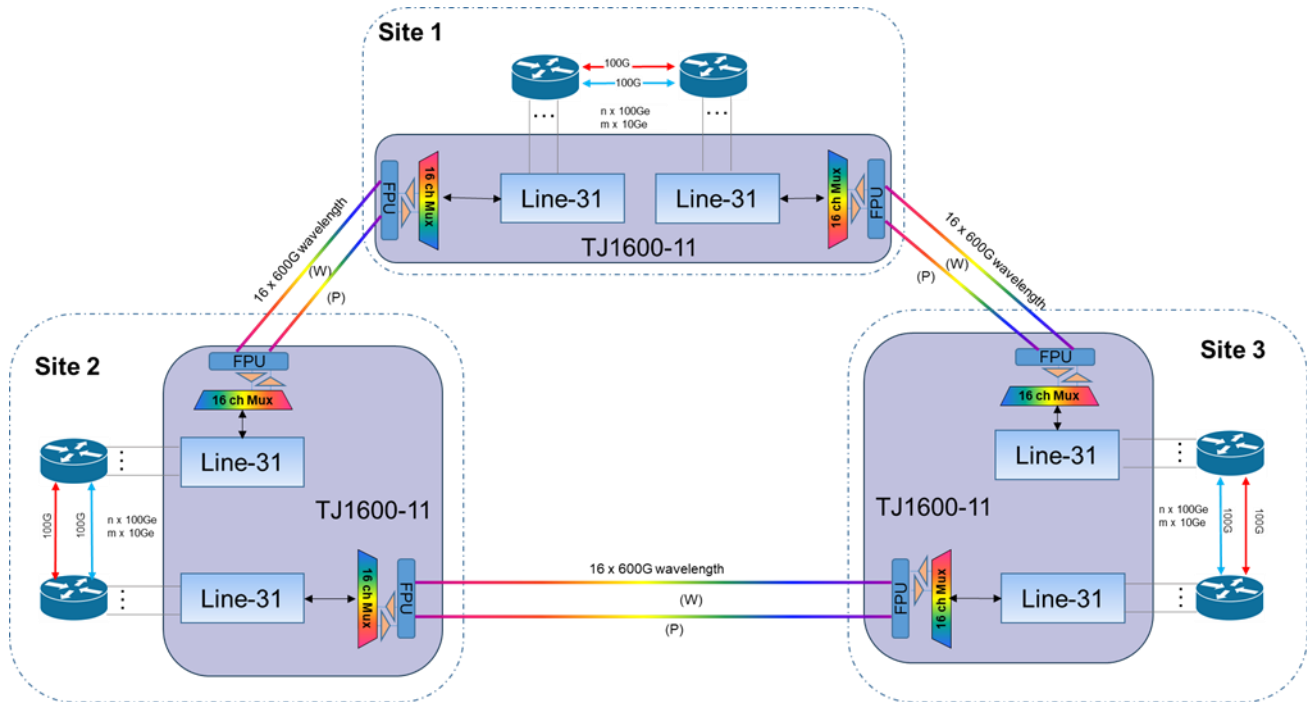

Solution

*Tejas TJ-1600 Optical
Transport Solution.*

Results

*Broadcasters have a highly
bandwidth, highly reliable
optical transport solution
for sporting events.*

The Solution:

The specific requirements asked for 6 100Gbps protected optical services to be carried on 2 lambdas of a single DWDM link at 600Gbps between the three sites, with each link having the capacity to grow to 16 lambdas. With a DWDM network multiple 600Gbps services can be transmitted on the same fiber, each using a different wavelength or color. After an exhaustive search of optical transport vendors, the customer chose Tejas TJ1600 Optical Transport Platform to deliver this service.

THE SOLUTION: The Tejas TJ1600 Optical Transport Platform

The Tejas PON solution offers a number of unique propositions.

- *Comprehensive suite of DWDM features and capabilities*
- *Broad Set of Muxponders available*
- *Industry leading client interface breadth including low-speed services and high-capacity services*
- *High reliability: Multiple Protection Mechanisms (1+1, WSON & FPU)*
- *Multiple Protection Mechanisms (WSON & FPU)*
- *Single management system for DWDM | Packet | XGS-PON | Circuit Emulation*